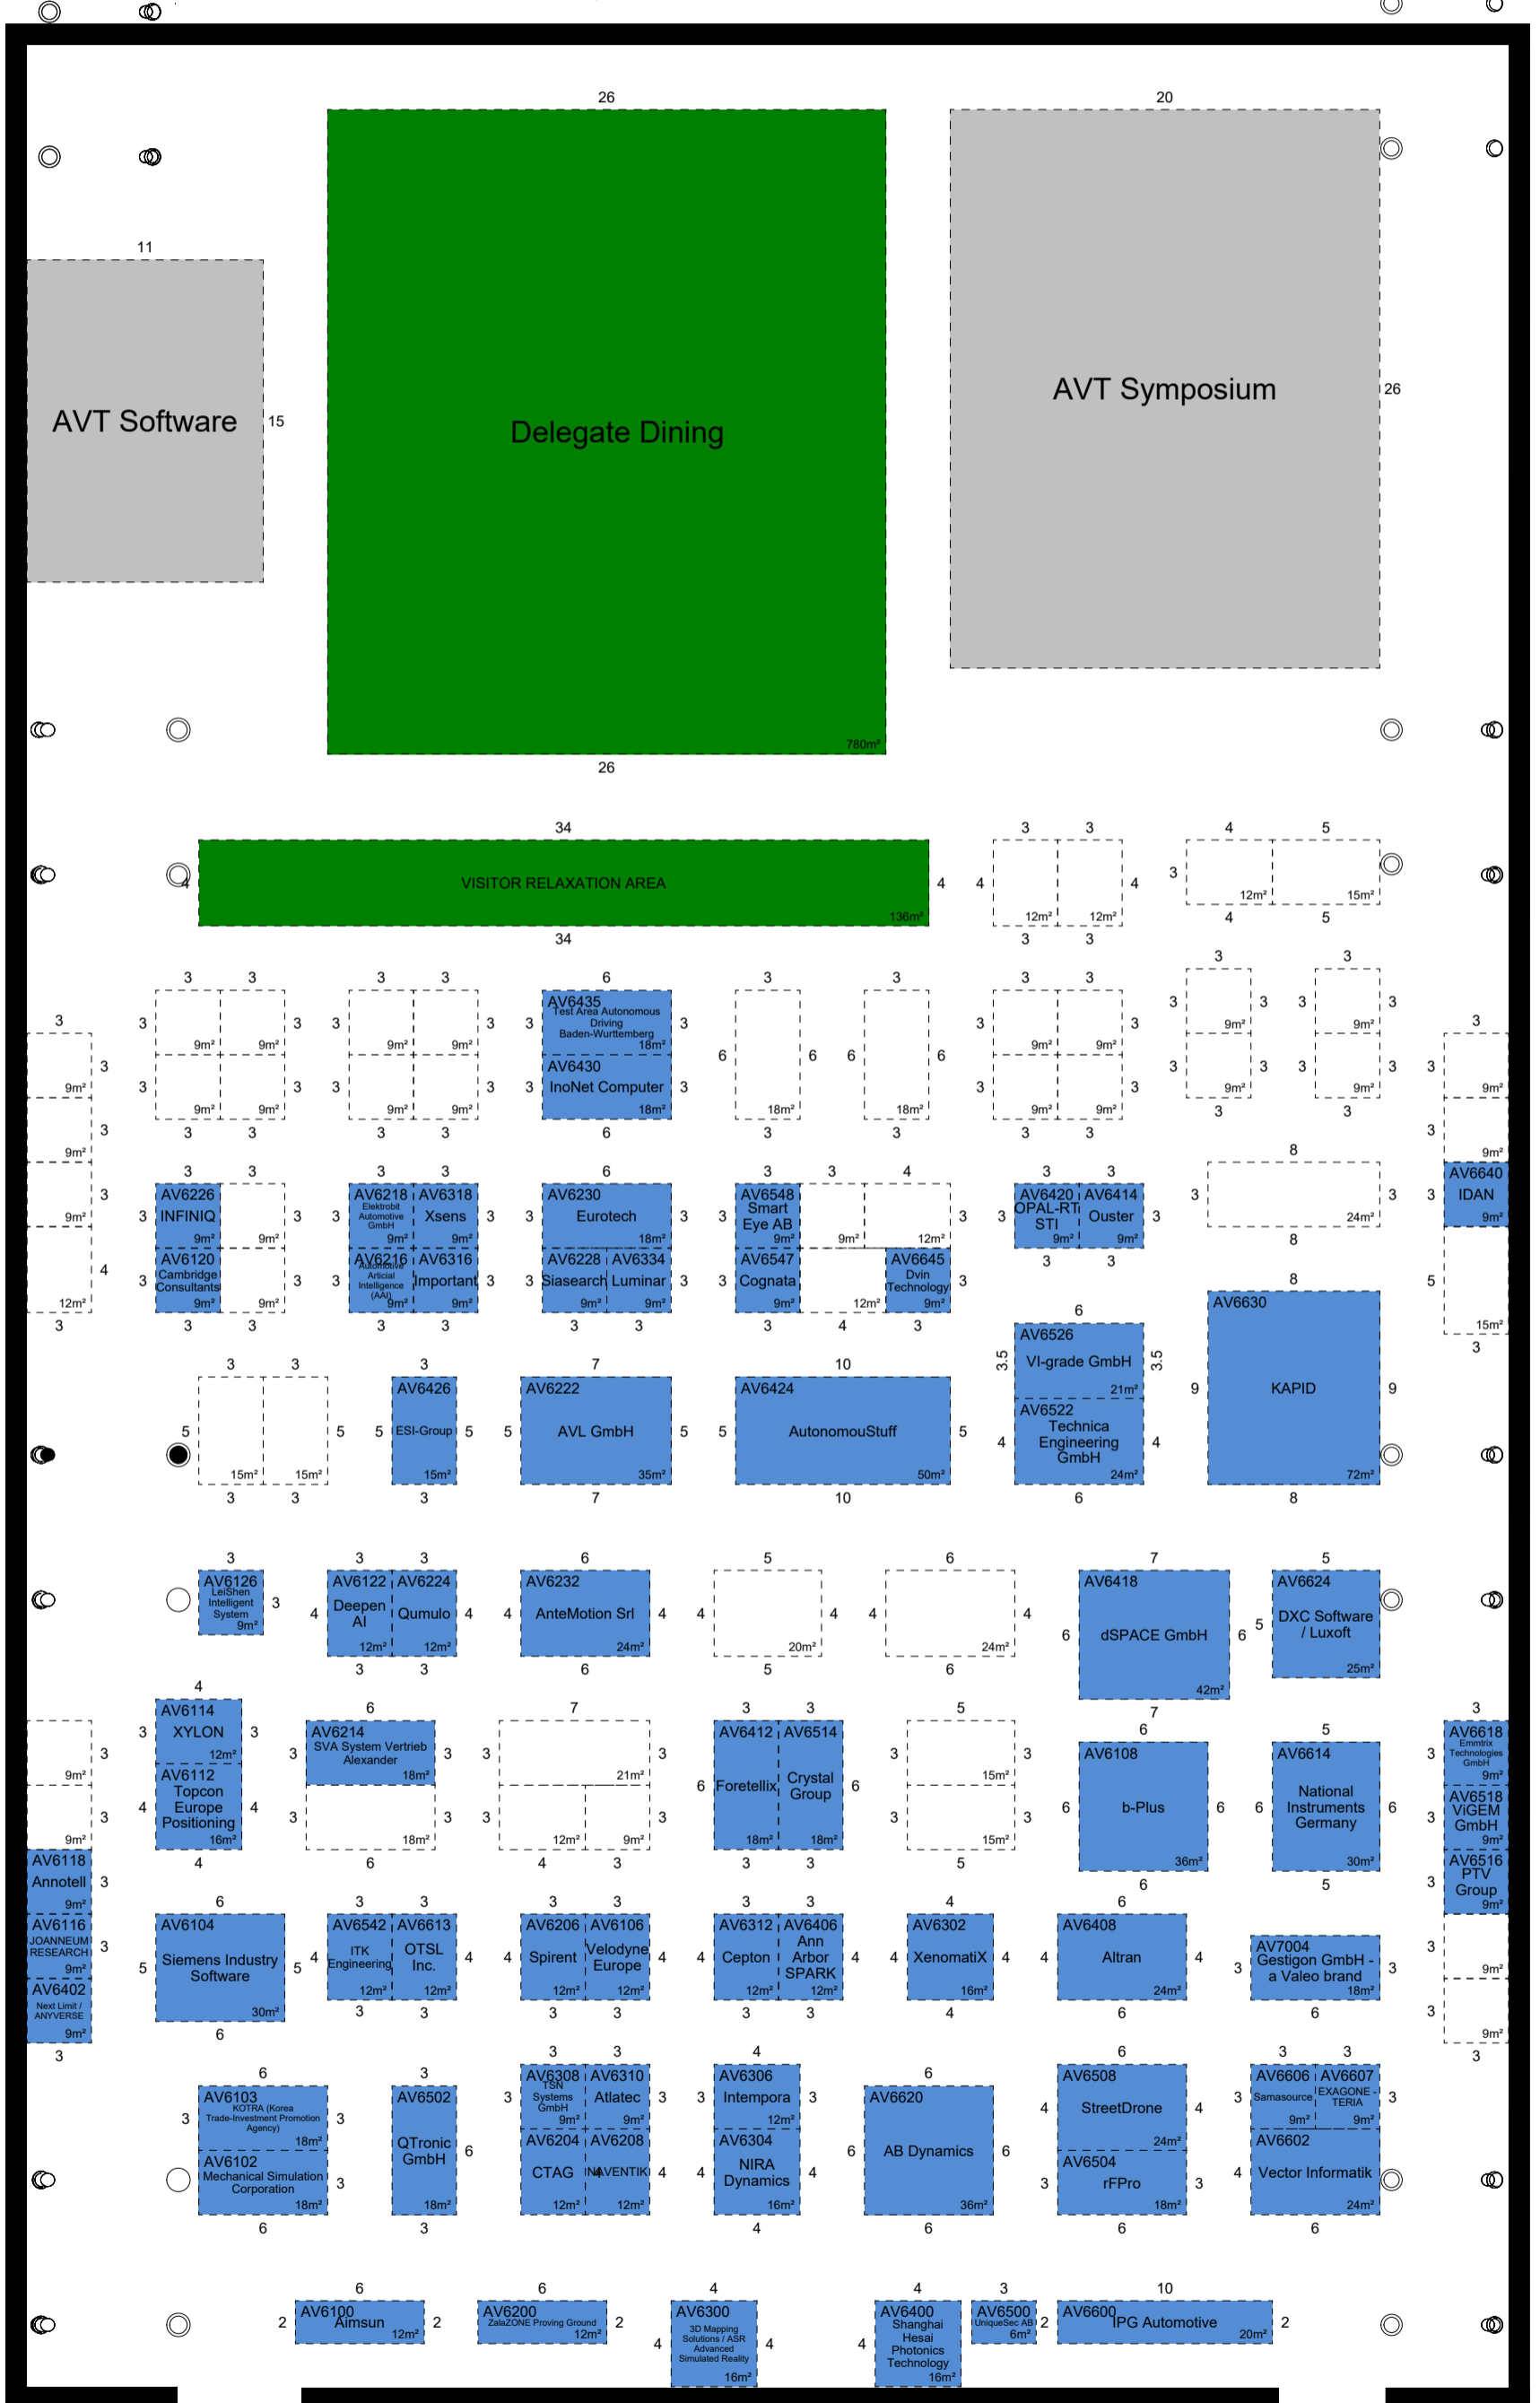

# JUNE 21, 22, 23, 2022 HALL 6, MESSE STUTTGART

← Main Entrance

Main Entrance →

Hall 4

Halls 8 & 10  
Automotive Testing Expo