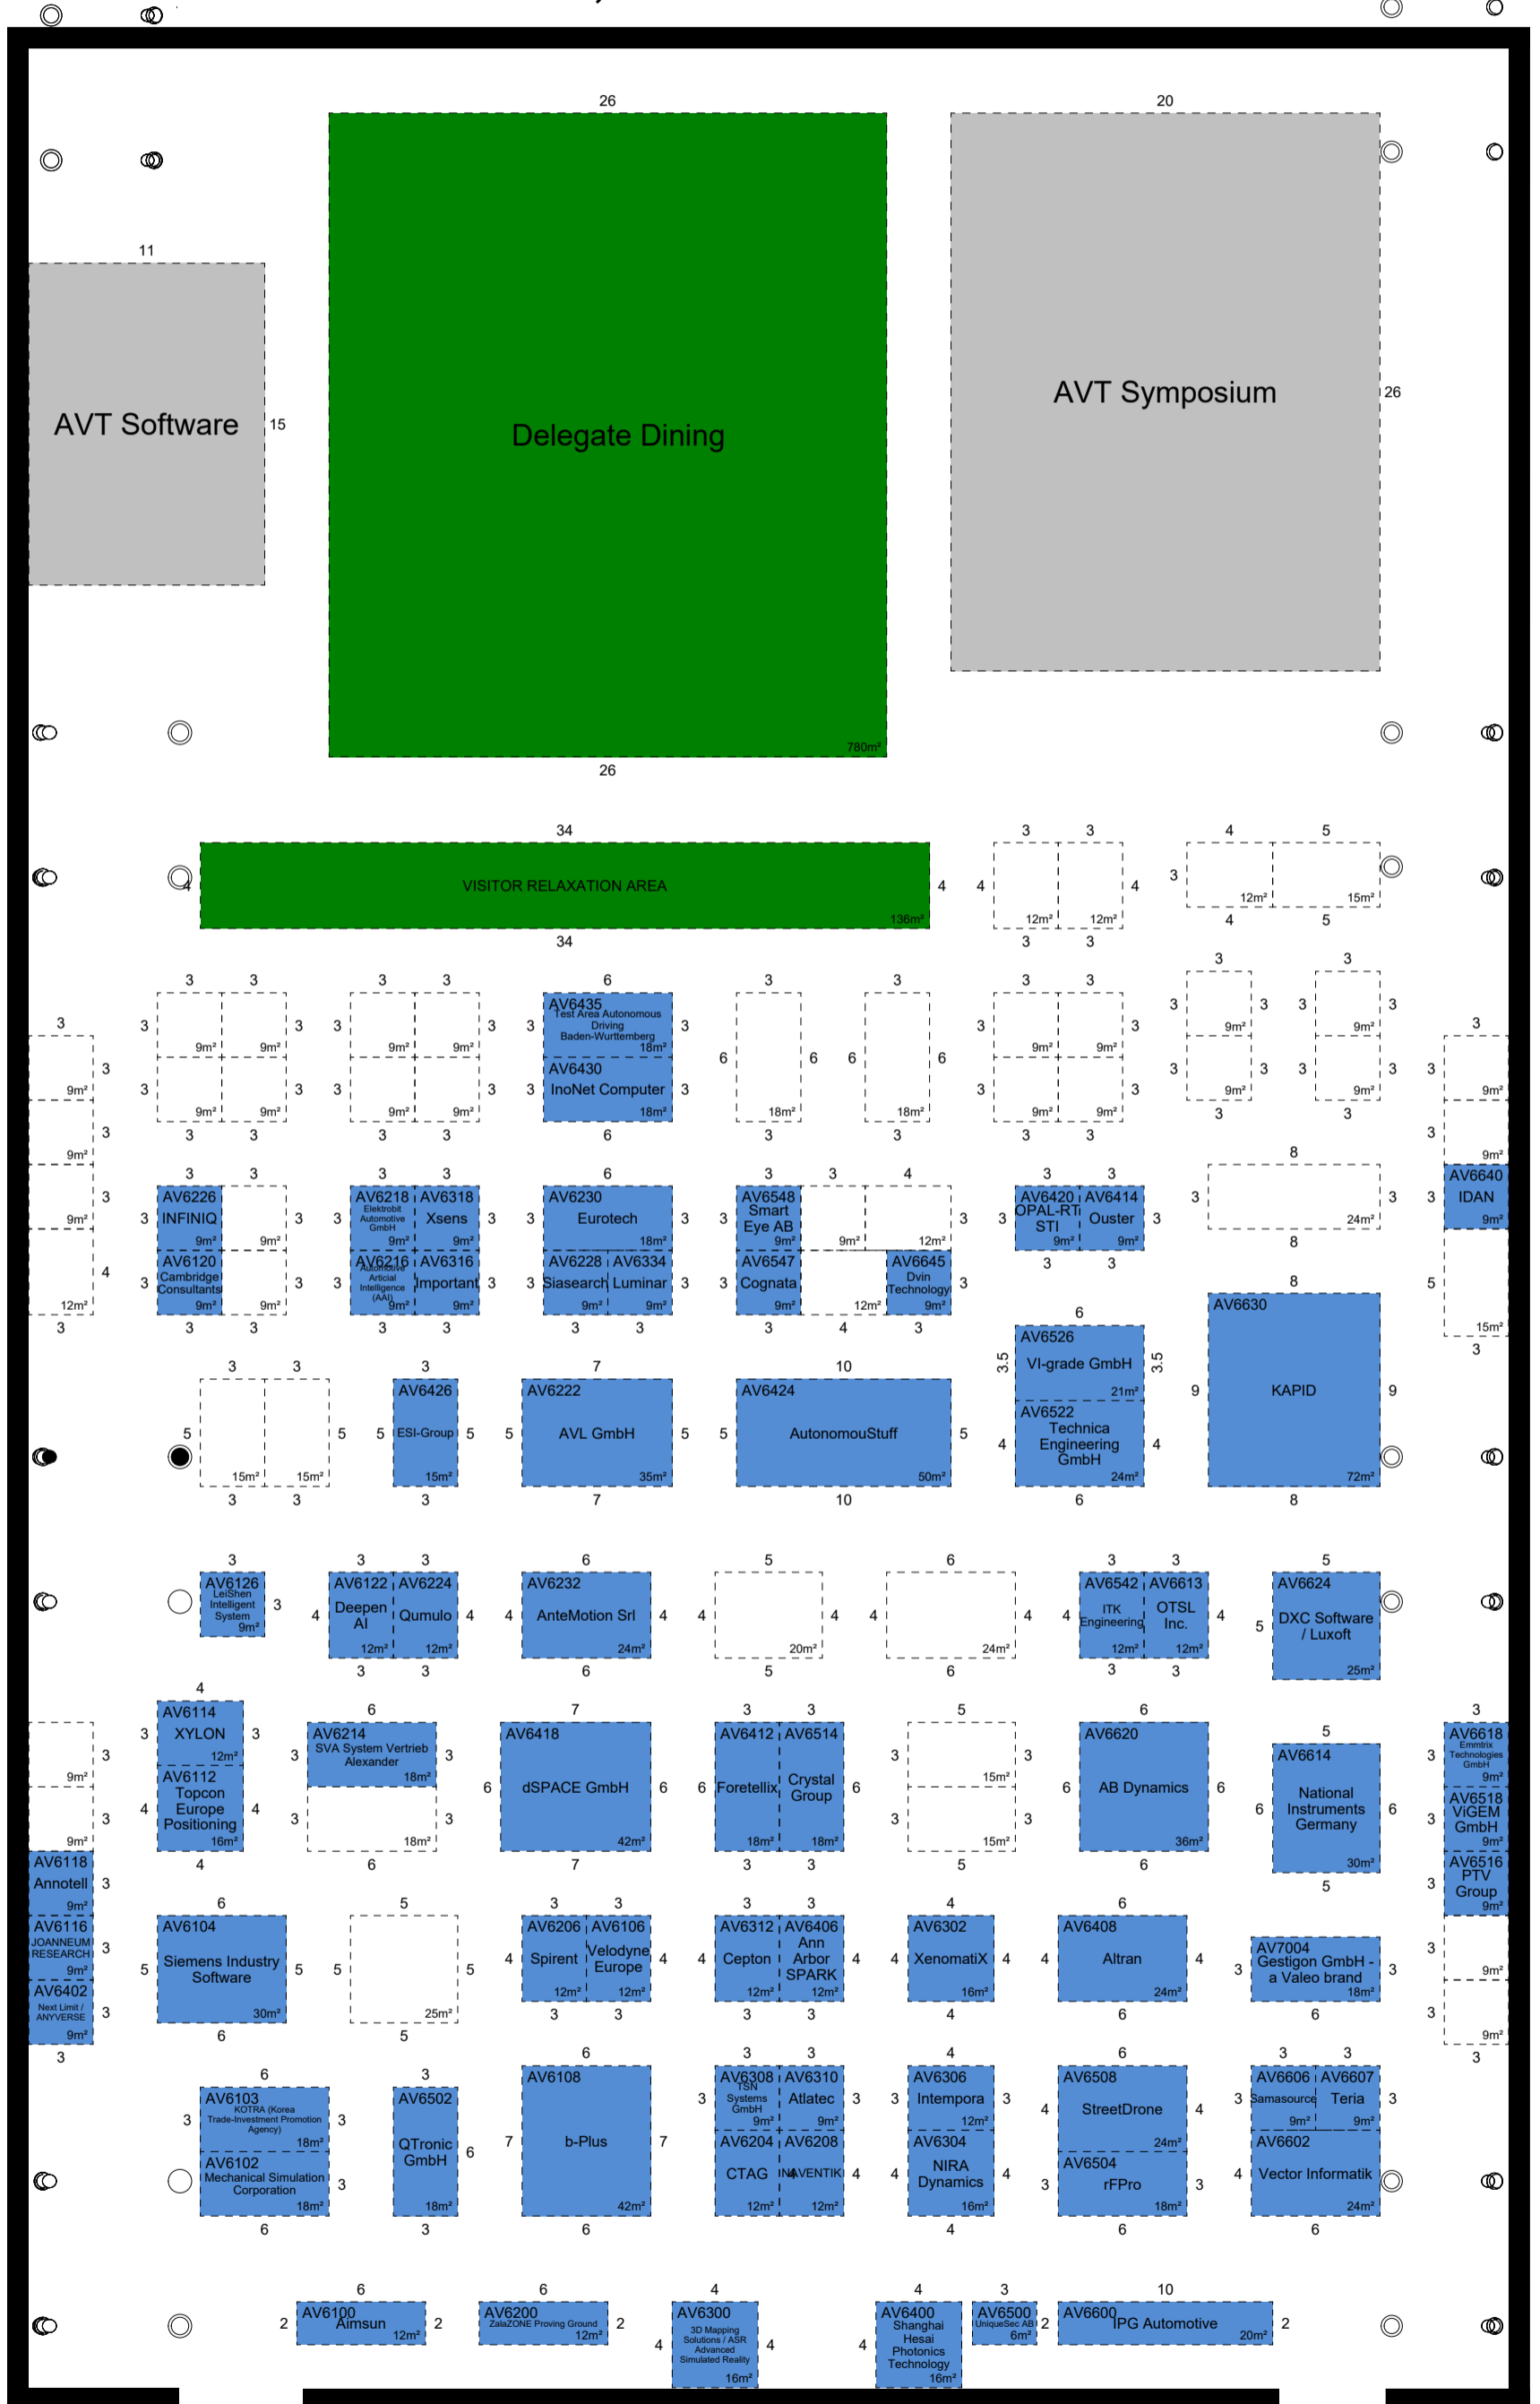

JUNE 21, 22, 23, 2022 HALL 6, MESSE STUTTGART

← Main Entrance

Main Entrance →

Hall 4

Halls 8 & 10
Automotive
Testing
Expo