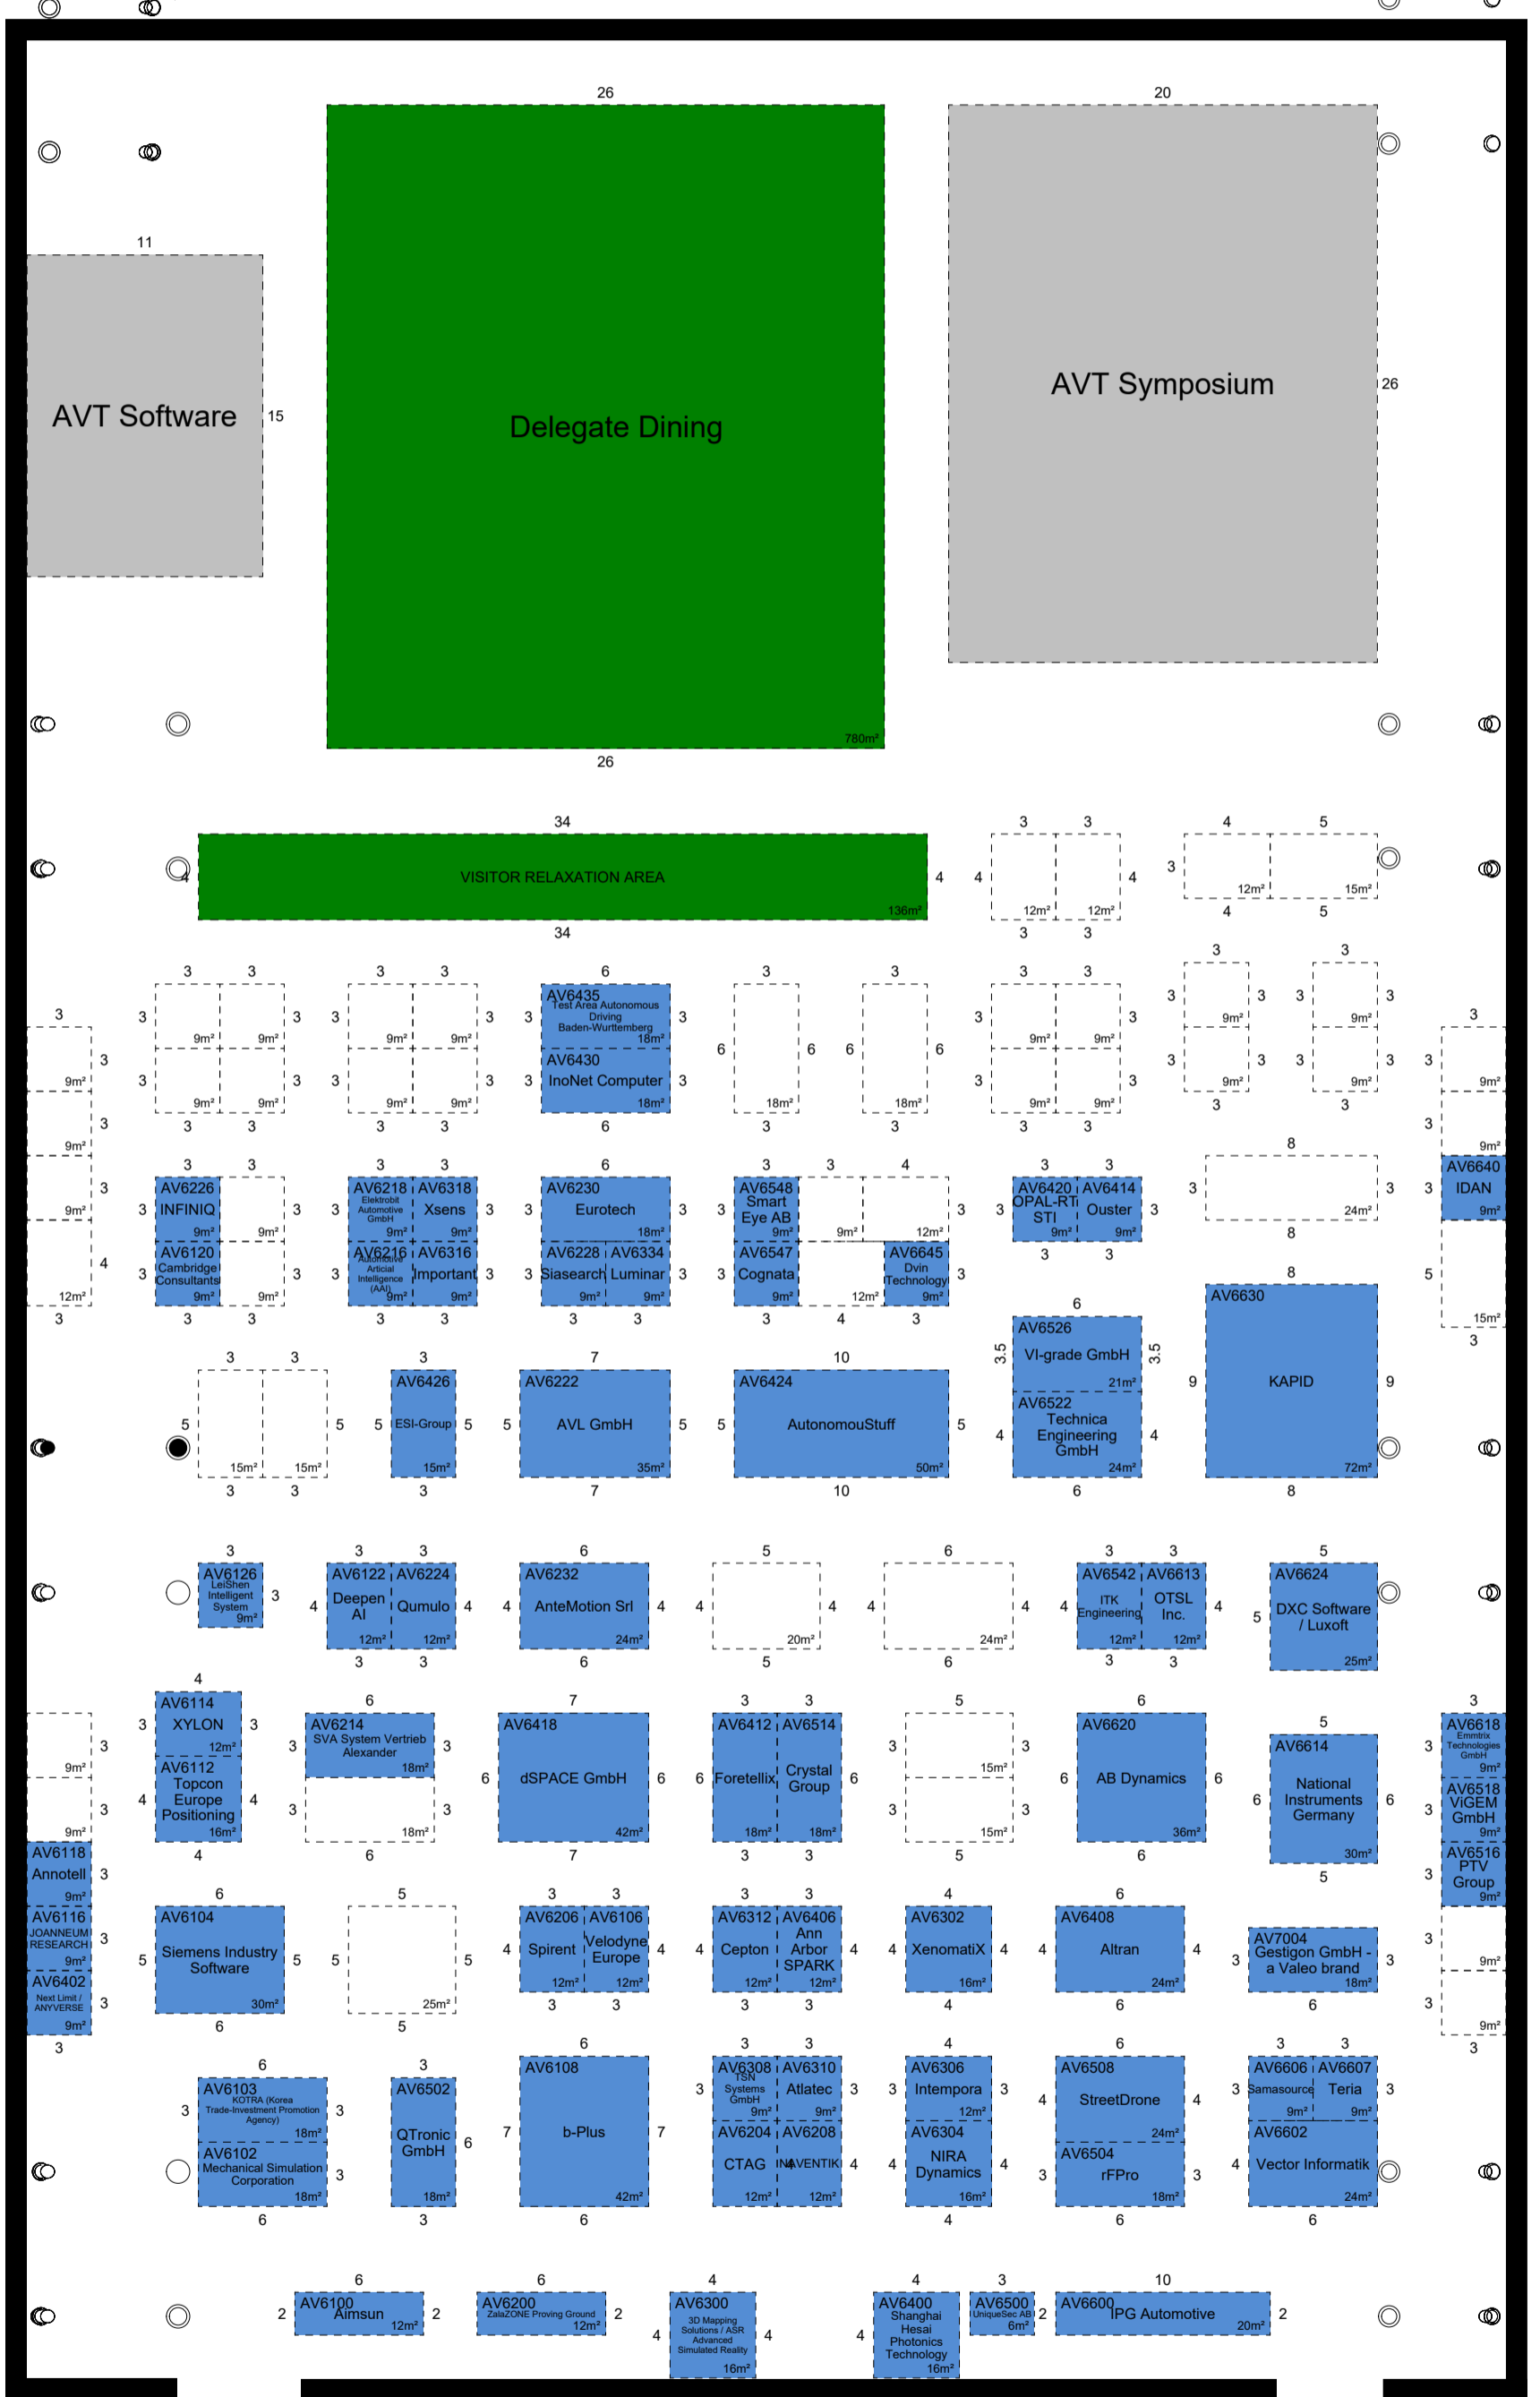

JUNE 21, 22, 23, 2022 HALL 6, MESSE STUTTGART

← Main Entrance

Main Entrance →

Hall 4

Halls 8 & 10
Automotive
Testing
Expo